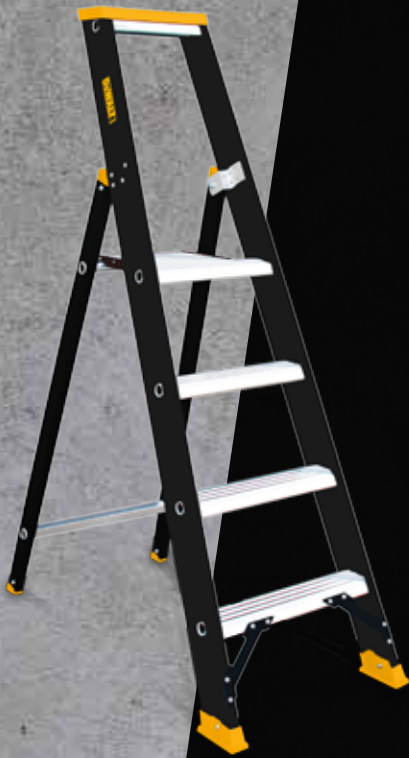

DEWALT®

5
YEAR
WARRANTY

NEW!

PROFESSIONAL ALUMINIUM
**LADDERS &
STEP LADDERS**

 **MAX
250 Kg**

EN 131 - 1-2-3-4

www.**DEWALT**.com

GUARANTEED TOUGH.®

PROFESSIONAL STEP LADDER SINGLE

1 x 3	0.75m	1.54m	4.5Kg
1 x 4	1.00m	1.81m	6.0Kg
1 x 5	1.25m	2.10m	7.5Kg
1 x 6	1.50m	2.35m	9.0Kg
1 x 7	1.75m	2.62m	10.0Kg
1 x 8	2.00m	2.90m	11.0Kg

**5** YEAR WARRANTY

EN 131 - 1-2-3-4

PROFESSIONAL STEP LADDER DOUBLE*

2 x 2	0.50m	0.60m	2.5Kg
2 x 3	0.75m	0.85m	4.3Kg
2 x 4	1.00m	1.13m	6.0Kg
2 x 5	1.25m	1.42m	7.5Kg
2 x 6	1.50m	1.68m	9.3Kg
2 x 7	1.75m	1.96m	11.0Kg
2 x 8	2.00m	2.23m	12.8Kg