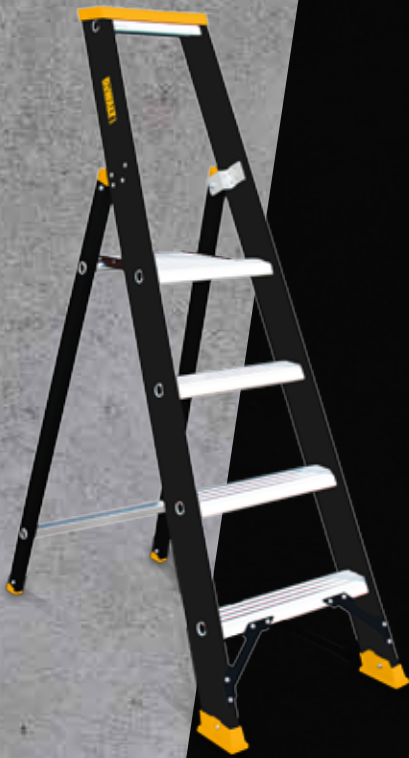

# DEWALT®

**5**  
YEAR  
WARRANTY

**NEW!**

PROFESSIONAL ALUMINIUM  
**LADDERS &  
STEP LADDERS**

 **MAX  
250 Kg**

EN 131 - 1-2-3-4

www.**DEWALT**.com

**GUARANTEED TOUGH.®**

## PROFESSIONAL STEP LADDER SINGLE

1 x 3	0.75m	1.54m	4.5Kg
1 x 4	1.00m	1.81m	6.0Kg
1 x 5	1.25m	2.10m	7.5Kg
1 x 6	1.50m	2.35m	9.0Kg
1 x 7	1.75m	2.62m	10.0Kg
1 x 8	2.00m	2.90m	11.0Kg

**5** YEAR WARRANTY

EN 131 - 1-2-3-4

## PROFESSIONAL STEP LADDER DOUBLE\*

2 x 2	0.50m	0.60m	2.5Kg
2 x 3	0.75m	0.85m	4.3Kg
2 x 4	1.00m	1.13m	6.0Kg
2 x 5	1.25m	1.42m	7.5Kg
2 x 6	1.50m	1.68m	9.3Kg
2 x 7	1.75m	1.96m	11.0Kg
2 x 8	2.00m	2.23m	12.8Kg